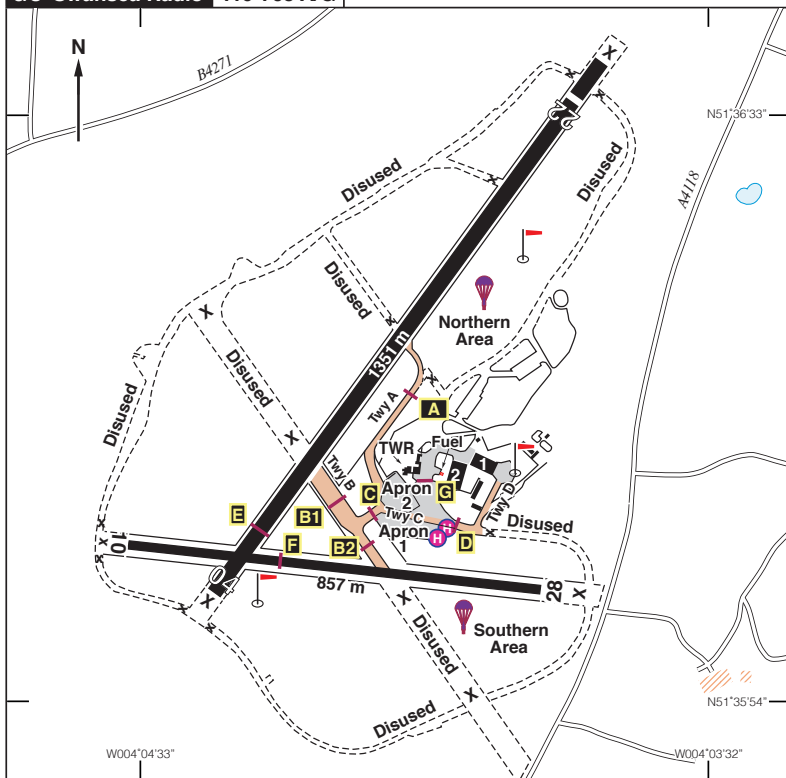

EGFH

SWANSEA

298ft AMSL

N51 36.32 W004 04.07

5 nm WSW of Swansea.

STU 113-10 124 43

c/s Swansea Radio 119-705 A/G

Rwy	Dim(m)	Surface	TORA(m)	LDA(m)	Lighting
-----	--------	---------	---------	--------	----------

04/22	1351x30	Concrete	04-1199 22-1199	04-1200 22-1200	Nil Nil
† 10/28	857x18	Asphalt	10-799 28-799	10-824 28-794	Nil Nil

† Restricted to aircraft with MTOW 5700 kg or less.

*continued*

**EGFH**

N51 36.32 W004 04.07

**Circuits:** LH on Rwy 04 and 28; RH on Rwy 10 and 22.

Message/s by aerodrome authority relayed by A/G must be complied with.

**Warnings:**

Unserviceable portion short of the threshold of all runways are marked by a white cross.