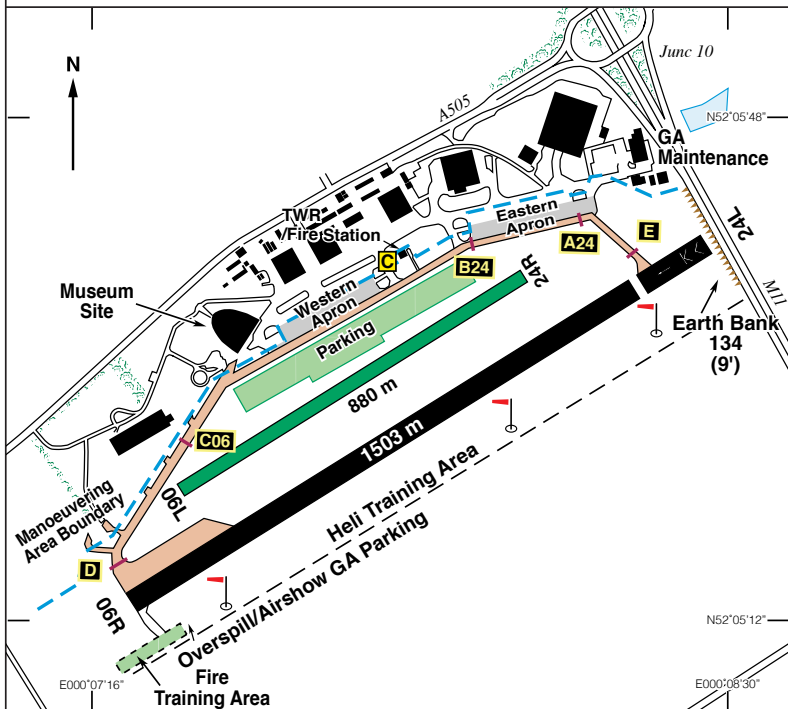

EGSU

N52 05'45 E000 07'92

DUXFORD

126 ft AMSL

8 nm S of Cambridge.

BKY 116-25 025 6-6. BPK 117-50 026 22-3

LAM 115-60 001 26-7

c/s Duxford Information 122-080 A/G (Occasional). Duxford Radio 122-080 AFIS.

Rwy	Dim(m)	Surface	TORA(m)	LDA(m)	Lighting
06R/24L	1503x32	Asphalt	06-1199 24-1199	06-1199 24-1199	Nil Nil
06/24	880x25	Grass	06-880 24-880	06-880 24-880	Nil Nil

Op hrs: Late Oct to Mid March – 1000-1600 daily.
Mid Mar to late Oct – 1000-1800 daily. (All times local)