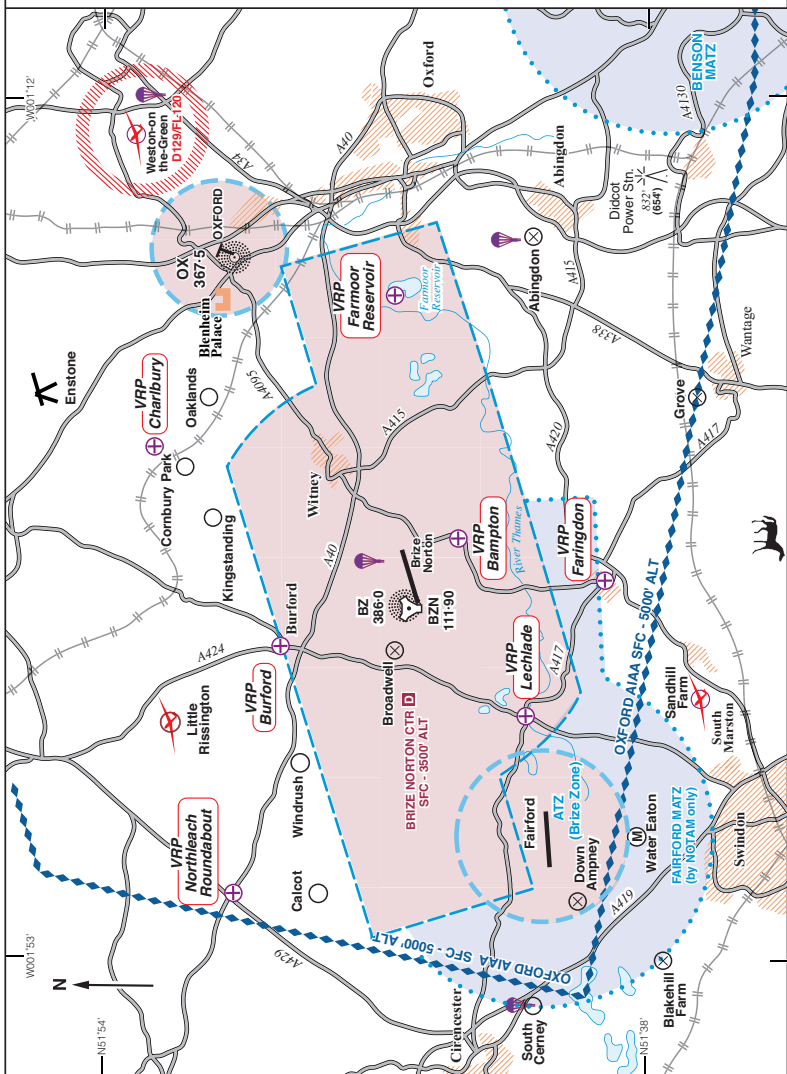

# BRIZE NORTON CTR and VRPs

Changes: Recland site removed. Graphic moved South to include Enstone AD.